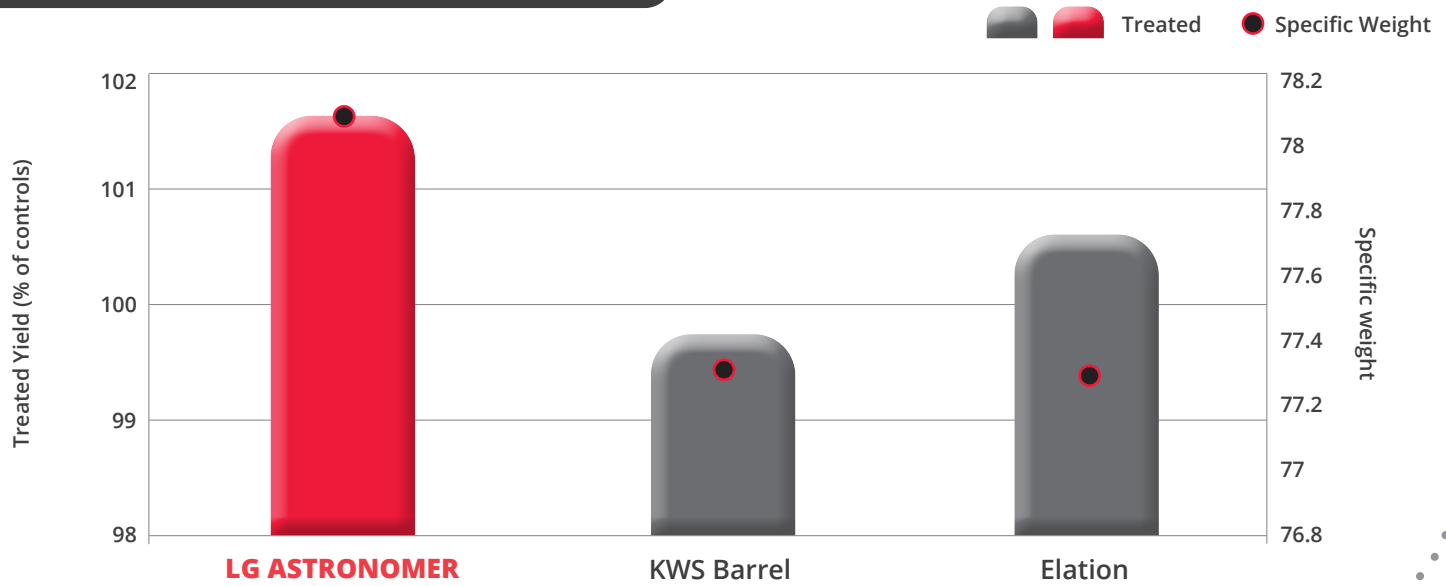

LG ASTRONOMER

WINTER WHEAT

Parentage: (Cougar x Leeds) x Britannia

Breeder's Reference: LGWU 143

Trial Status 2020/21 AHDB Candidate

LG Astronomer is a high yielding soft milling wheat with excellent grain quality and a good disease resistance package. It is rated 9 for both yellow and brown rust and has a high 7.1 score for *Septoria tritici*. LG Astronomer has very high specific weight and may be suitable for the biscuit and distilling markets.

YIELD AND SPECIFIC WEIGHT:

GRAIN QUALITY:

	LG ASTRONOMER	KWS Barrel	Elation
Protein content %	12.04	11.46	11.91
Hagberg falling number	226	239	210
Specific weight (kg/hl)	78.1	77.3	77.3

LG Astronomer has excellent grain quality, offering a very good specific weight combined with biscuit & distilling potential.

AGRONOMIC DATA:

	LG ASTRONOMER	KWS Barrel	Elation
Height (cm) (Untreated)	90	86	84
Maturity (days +/- Skyfall)	0	+1	0
Lodging % (Untreated)	1	0	1
Lodging % (Treated)	0	0	0

-  LG Astronomer is a longer strawed variety and has shown very good resistance to lodging, even in untreated trials.
-  LG Astronomer is an earlier maturing variety, similar to Elation.
-  LG Astronomer has many of the key agronomic characteristics required by growers to secure high yield potential, with reduced chemistry sets and ever-changing UK weather patterns.