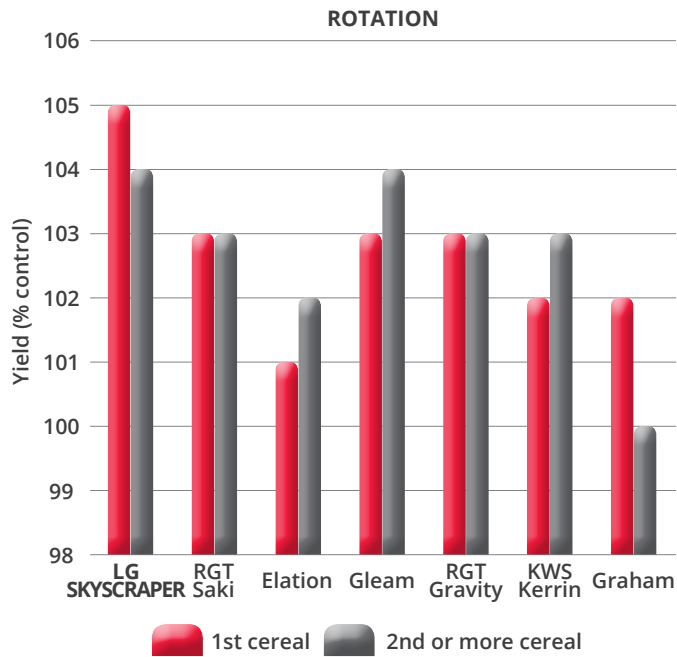

LG Skyscraper has performed very well as a second wheat.

AGRONOMIC CHARACTERISTICS:

	LG SKYSCRAPER	Elation	RGT Gravity	Gleam	KWS Kerrin
Resistance to lodging without PGR	7	7	7	7	7
Resistance to lodging with PGR	7	8	7	7	7
Height (cm)	91	82	87	86	85
Ripening (days +/- Skyfall)	0	+1	+1	0	+1

LG Skyscraper is a **taller strawed** variety, with similar straw strength as other leading commercial feed wheats that are taking considerable market share.

LG Skyscraper is **high tillering** with a semi-prostrate winter habit. The variety appears to have a **quicker speed of development** in the spring, with a more erect plant type.

Tel: 01472 371471

Email: enquiries@limagrain.co.uk

www.lgseeds.co.uk

@LGSeedsUK

@LGSeedsUK

Limagrain

LG SKYSCRAPER

WINTER WHEAT

Parentage: (Cassius x NAWW 29) x KWS Santiago Breeder's Reference: LGWU 123 Trial Status 2019/20: AHDB Recommended

ROTATION & SOIL TYPE:

AGRONOMIC CHARACTERISTICS:

() = Limited Data, (Y) = May be suited to that market.