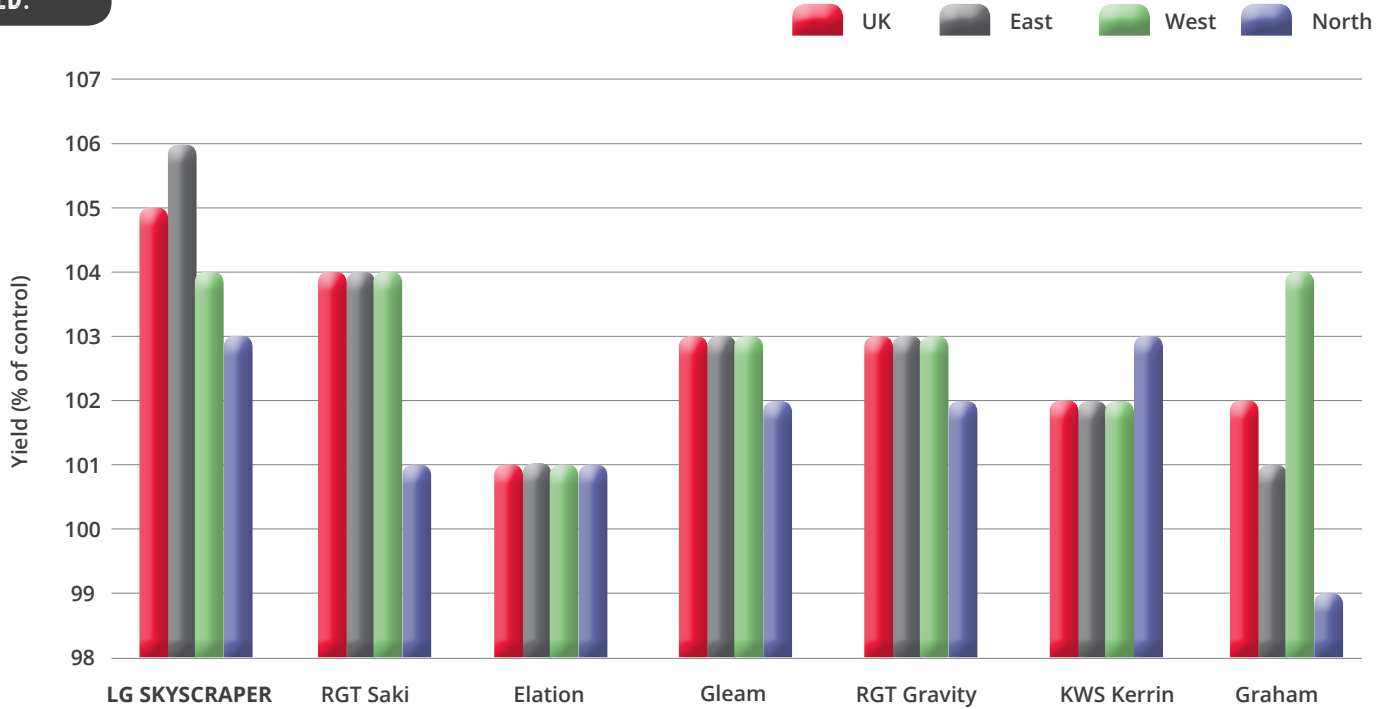

LG SKYSCRAPER

WINTER WHEAT

Parentage: (Cassius x NAWW 29) x KWS Santiago Breeder's Reference: LGWU 123 Trial Status 2020/21: AHDB Recommended

LG Skyscraper is the highest yielding winter wheat variety available on the AHDB Recommended List 2020/21. The variety offers a combination of strong agronomic characters, with excellent grain quality and the additional end-use market of distilling.

YIELD:

LG Skyscraper has consistently shown very high yields over differing seasons, regions, soil type, rotation and drilling date. Offering growers flexibility in their cropping and drilling decisions.

LG Skyscraper has performed very well as a second wheat.

AGRONOMIC CHARACTERISTICS:

	LG SKYSCRAPER	Elation	RGT Gravity	Gleam	KWS Kerrin
Resistance to lodging without PGR	7	7	7	7	7
Resistance to lodging with PGR	7	8	7	7	7
Height (cm)	91	82	87	86	85
Ripening (days +/- Skyfall)	0	+1	+1	0	+1

LG Skyscraper is a **taller strawed** variety, with similar straw strength as other leading commercial feed wheats that are taking considerable market share.

LG Skyscraper is **high tillering** with a semi-prostrate winter habit. The variety appears to have a **quicker speed of development** in the spring, with a more erect plant type.