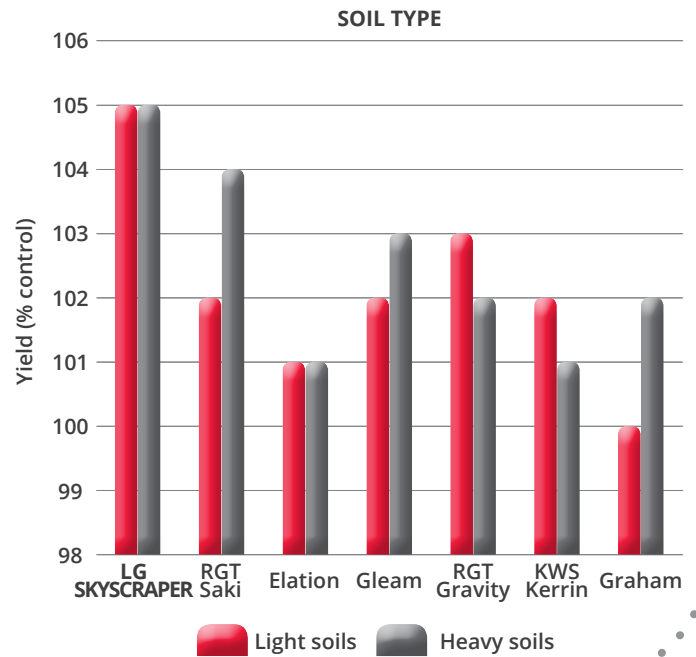

LG Skyscraper is a **taller strawed** variety, with similar straw strength as other leading commercial feed wheats that are taking considerable market share.

LG Skyscraper is **high tillering** with a semi-prostrate winter habit. The variety appears to have a **quicker speed of development** in the spring, with a more erect plant type.

Tel: 01472 371471

Email: enquiries@limagrain.co.uk

www.lgseeds.co.uk

@LGSeedsUK

@LGSeedsUK

Limagrain

LG SKYSCRAPER

WINTER WHEAT

Parentage: (Cassius x NAWW 29) x KWS Santiago Breeder's Reference: LGWU 123 Trial Status 2019/20: AHDB Recommended

ROTATION & SOIL TYPE:

AGRONOMIC CHARACTERISTICS:

() = Limited Data, (Y) = May be suited to that market.