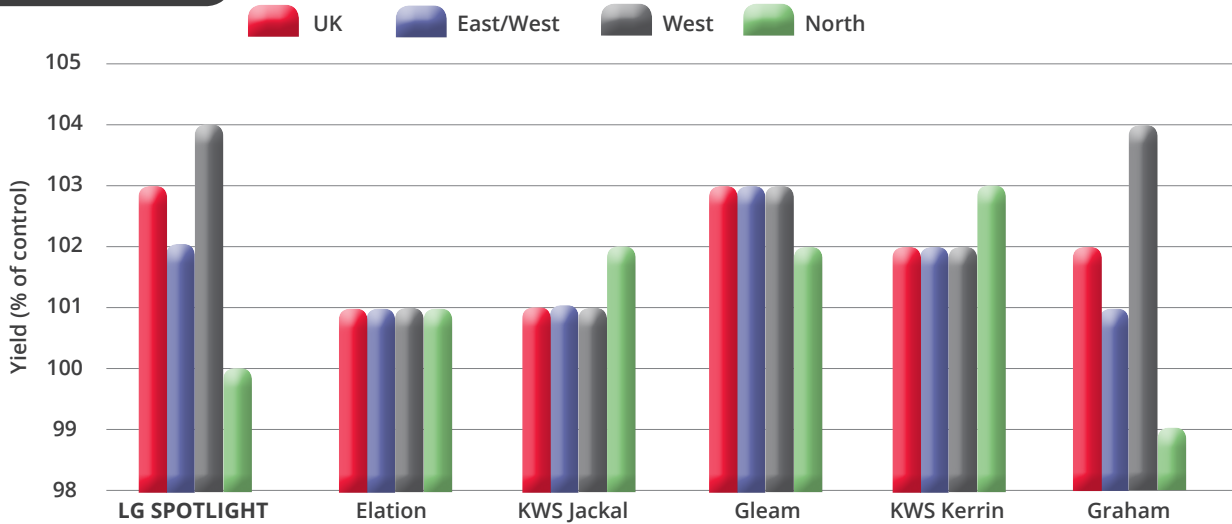

# LG SPOTLIGHT WINTER WHEAT

Parentage: Scribe x Horatio

Breeder's Reference: LGWU 116

Trial Status 2020/21 AHDB Recommended

**LG Spotlight is a high yielding feed variety offering exceptional grain quality, a very high stable Hagberg and a very good specific weight. A soft wheat with good agronomic characters, combined with good grain attributes, LG Spotlight affords growers security across regions and seasons when unsettled weather conditions persist at harvest.**

## YIELD POTENTIAL:

LG Spotlight has shown good, consistent treated yield performance across regions and seasons.

LG Spotlight has shown higher yield potential in first wheat situations and on heavier soil types.