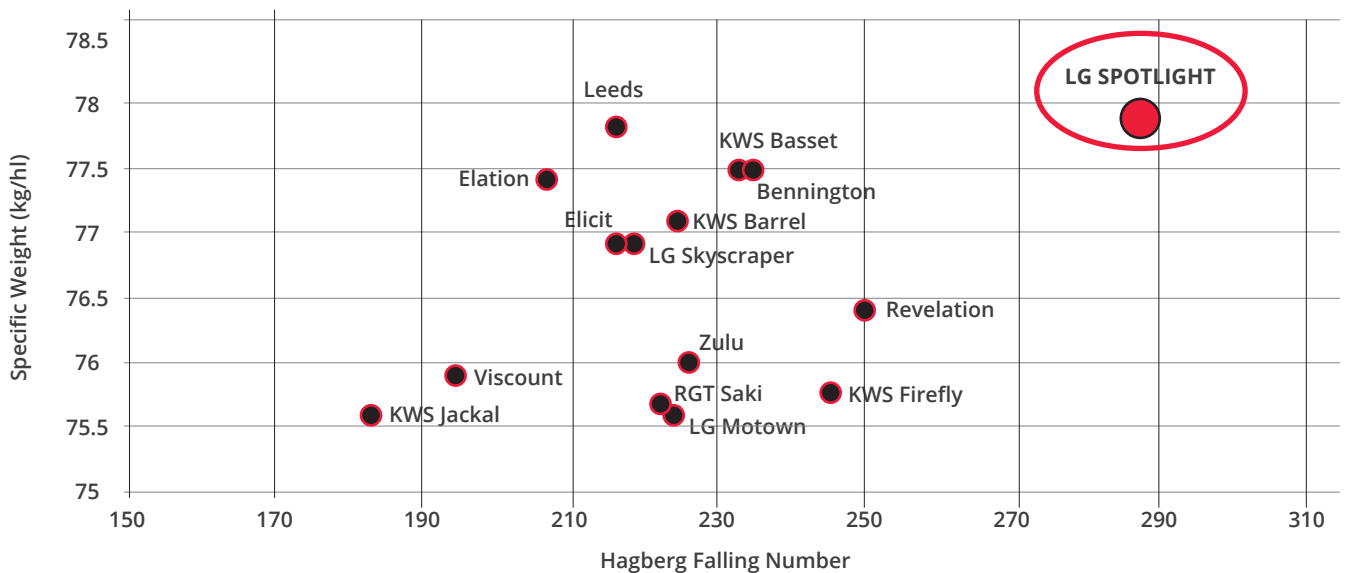

GRAIN QUALITY:

LG Spotlight has exceptional grain quality for a soft wheat and is comparable with the best quality and hard feed wheats available on the AHDB Recommended List 2020/21.

Continues overleaf...

Limagrain UK, Rothwell, Market Rasen, Lincolnshire, LN7 6DT

Tel: 01472 371471

Email: enquiries@limagrain.co.uk

www.lgseeds.co.uk

[@LGSeedsUK](https://twitter.com/LGSeedsUK)

[@LGSeedsUK](https://facebook.com/LGSeedsUK)

Limagrain