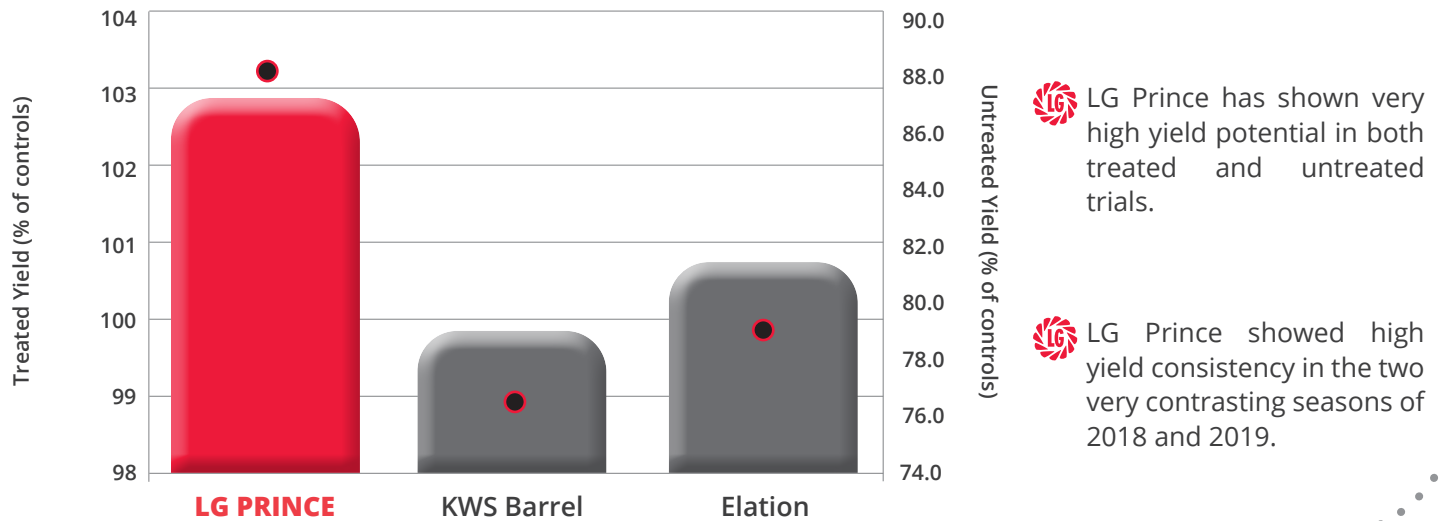

LG PRINCE WINTER WHEAT

Parentage: (Cougar x KWS Kielder) x Revelation Breeder's Reference: LGWU 153 Trial Status 2020/21 AHDB Candidate

LG Prince is the highest yielding soft wheat Candidate for both the biscuit and feed sectors on the AHDB Recommended List 2020/21. LG Prince has a good disease resistance package, with the addition of OWBM resistance. LG Prince may also meet the requirements for *uks* export.

TREATED AND UNTREATED YIELD:

AGRONOMIC CHARACTERISTICS:

	LG PRINCE	KWS Barrel	Elation
Height (cm) (untreated)	86	86	84
Maturity (days +/- Skyfall)	1	1	0
Lodging % (untreated)	2	0	1
Lodging % (treated)	0	0	0
Grain Quality			
Protein content %	11.73	11.5	11.91
Hagberg falling number	238	239	210
Specific weight (kg/hl)	74.5	77.3	77.3

- LG Prince has a similar maturity to KWS Barrel.
- LG Prince is a shorter strawed variety with similar lodging resistance as Elation.
- LG Prince has a good hagberg falling number, with a good specific weight. Limited data suggests potential for *uks* export.