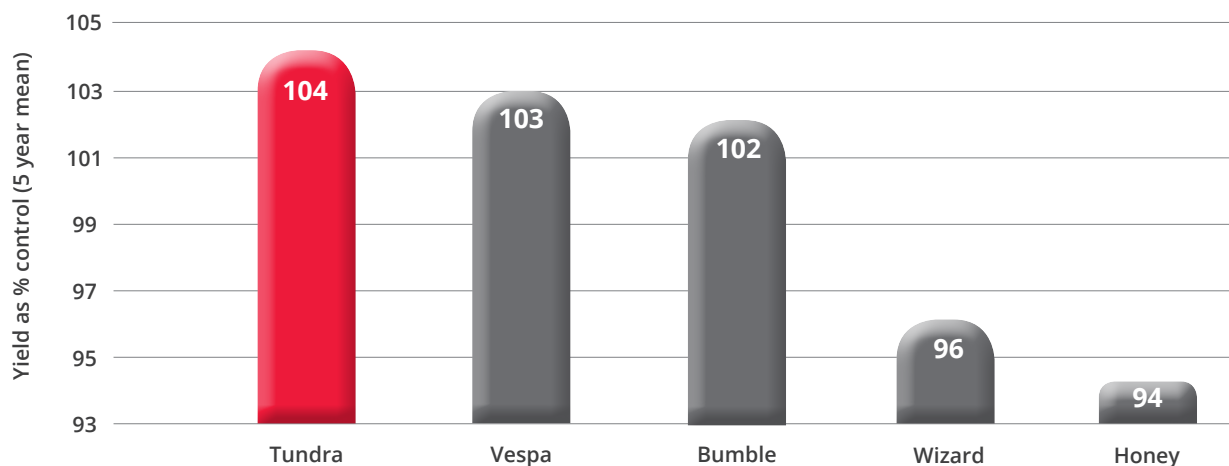

TUNDRA

WINTER BEAN

Breeder: Limagrain Europe

Agent: Limagrain UK

PGRO RL Status 2019: Recommended

Tundra is the highest yielding variety on the PGRO winter bean Recommended List. This impressive market-leading winter bean is pale skinned with a pale hilum colour. Tundra is suitable for both the human consumption and feed markets.

YIELD POTENTIAL:

Tundra has consistently shown very high yield potential, 8% above that of Wizard.

AGRONOMIC CHARACTERISTICS:

	TUNDRA	Vespa	Bumble	Wizard	Honey
Flower colour (C = Coloured)	C	C	C	C	C
Earliness of ripening	8	7	6	8	9
Shortness of straw	8	7	6	8	9
Standing ability at harvest	7	8	6	8	9
Seed Characters:					
Thousand seed weight (g) (@15%mc)	691	702	735	715	730
Protein content (% dry)	26.5	26.1	25.8	26.9	26.5

Data from the PGRO Recommended List 2019

Tundra is a short strawed variety with good standing ability and early maturity.

The variety has very good agronomic attributes, similar in many ways to Wizard.

Tundra has a pale hilum colour as well as very good protein content, suited to the premium export markets for human consumption.

The variety is also suitable for micronizing and animal feed.

Tundra, as with all current PGRO recommended winter beans, is a colour flowered and high tannin type.

May 2019. Data from the PGRO Recommended List 2019/20. On the 1-9 scales, high figures indicate that a variety shows the character to a high degree.